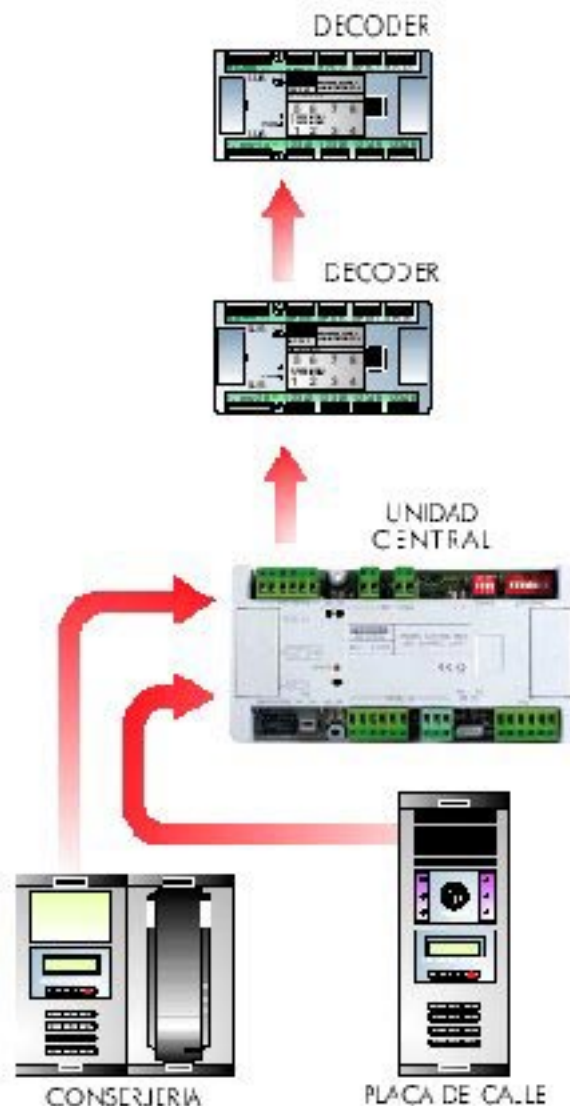

* Residential Areas: up to 31 accesses per Central Unit, (if the accesses are Audio/Video, DIN Switchers Ref.2379 will be required).

- Up to 1000 Kit audio panels;
- Central Units FXL network linkable (up to 63);
- Several Guard Units management;
- Incidences registering (calls, door openings, etc..), available ONLY in Ref. 2434;
- Remote PC management (direct connection and modem connection);
- Technical alarms transfer and panel intercom via telephone.

ENTRY ACCESS CONTROL SYSTEM (DIGITAL CONTROLLER):

Including all the characteristics of the MDS DIGITAL system as well as specific entry access control functions:

- Up to 32 accesses (panels with no audio requirements make unnecessary switcher modules Ref. 2379);
- Up to 1000 sensors;
- Up to 1000 relays;
- Timetable and zone restrictions;
- Lift-Control.
- Incidences registering (calls, door openings, etc..), available ONLY in Ref. 2434;

Furthermore, it is possible to update the software from PC