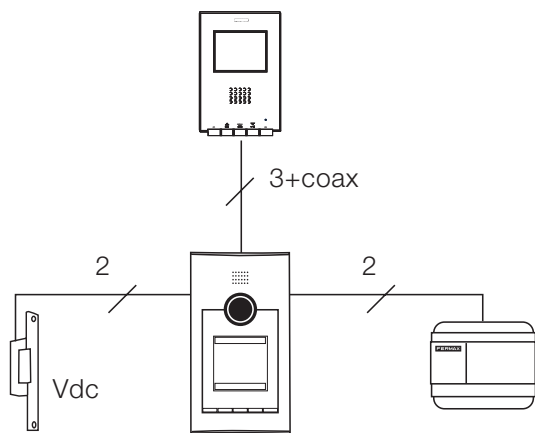

HALO PANEL

FERMAX

21 °C
19:07

1. Aluminium profile, concave curved, highly robust and resistant.
2. Large LCD display enables interactive communication with the user. Indicates outside temperature.
3. Access control. Proximity reader concealed behind the display.
4. Includes colour camera with wide angle lens and Pan&Tilt regulation.

sheet coating a neutral surface, a singular audio output, chromed pushbuttons to activate the basic video entry functions and a 4" TFT screen for maximum quality and clarity. Programming can be done from the monitor.

iLOFT MONITOR

FERMAX

1. Singular audio output. 2. Chromed pushbuttons for video entry function activation. 3. 4" TFT screen for maximum quality and clarity. Essential design. 4. Transparent polycarbonate sheet coating a neutral surface.

Basic installation diagram

Extensions

- Additional monitor without extra power supply.
- 2nd Video Door Entry Access
Requires video switcher (ref.2450).
- Second aerial colour camera (ref.1073).
- Telephone Interface (ref.1088).