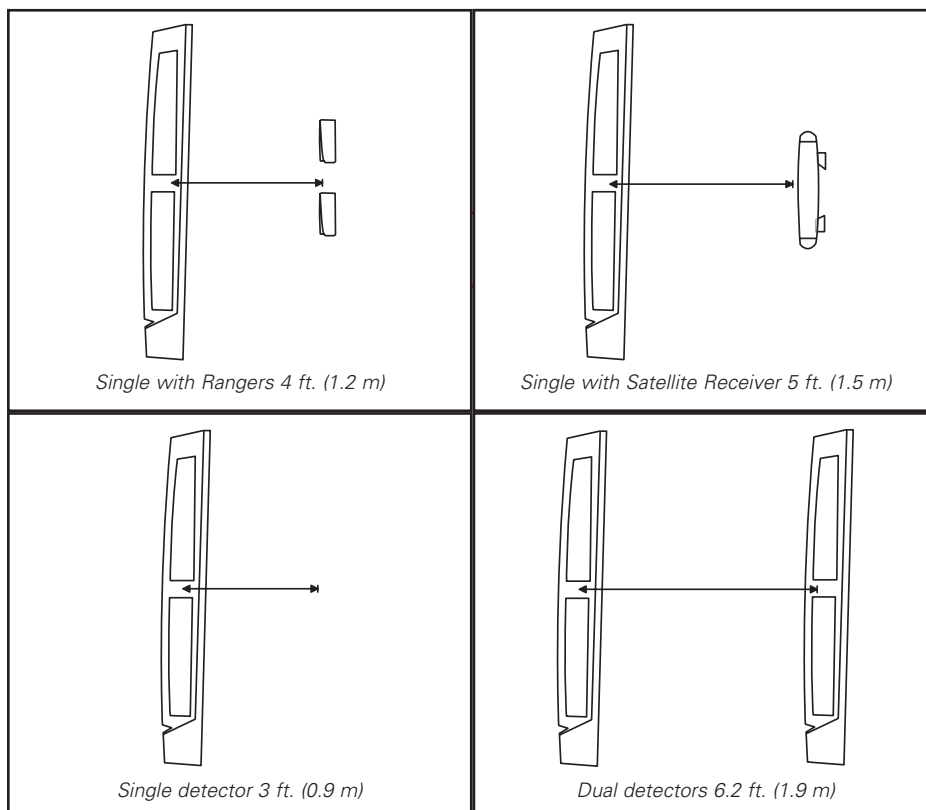

Contemporary acrylic design with an upscale, attractive appearance

Sensormatic Digital Door-Max complements any store décor, whether in a mall location or a stylish boutique.

High detection performance

Only Ultra•Max technology offers the kind of detection performance that Sensormatic Digital Door-Max delivers. The system covers a full 6.2 ft. (1.9 m) distance and with digital technology accurately identifies tags and labels in all types of store environments.

Built-in visual and audible alarms

Built-in alarm lights and audible alarm immediately draw the attention of store personnel to the system. An optional alarm counter helps management assess anti-shoplifting measures.

covers both with a choice of a single detector system for openings 3 ft. (0.9 m) wide or dual systems for opening 6.2 ft. (1.9 m) wide.

Detector Dimensions

(LWD) 72.4 x 9.4 x 1.7 in.
(183 x 24 x 4.4 cm)