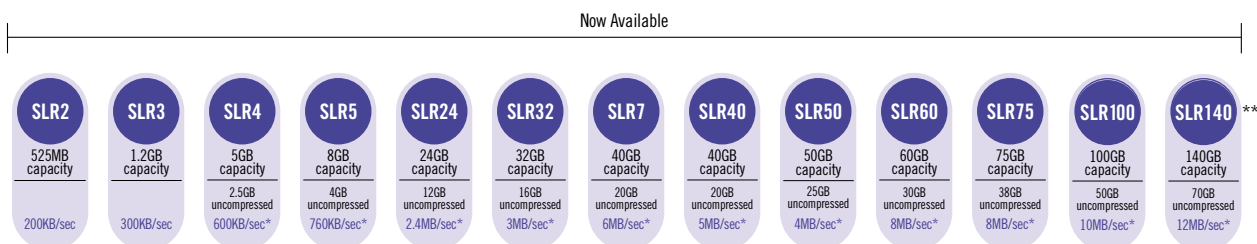

SLR Migration Path

*Assuming 2:1 data compression

**Availability Scheduled for Q4, 2003