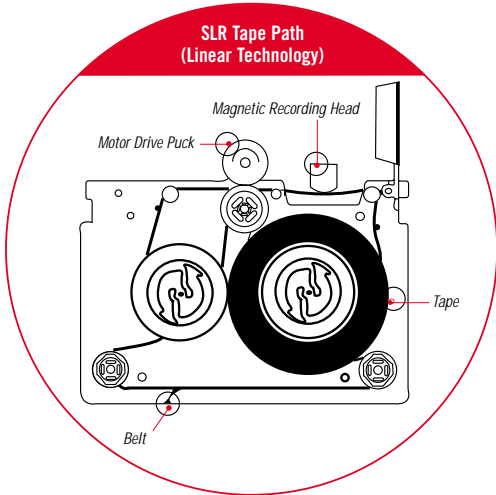

And when backups are performed, they're completed faster than ever. By eliminating the time-consuming verify pass, Imation SLR media's read-while-write capability cuts backup time in half. Together with the SLR drive's built-in data compression capabilities, SLR technology has data transfer rates of up to 12MB/second. That jumps to 40MB/second or more when used with an automated tape library system—saving you resources and time.

SLR Migration Path

*Assuming 2:1 data compression

**Availability Scheduled for Q4, 2003

Scalability to meet any storage need

With storage capacities ranging from 525MB to 140GB, Imation SLR technology easily scales with your growing storage requirements. So as you need more capacity, you won't need to go through the expense and hassle of bringing in new technologies or formats.

Steadfast reliability

When you get right down to it, the most important factor in data storage is reliability. All your data needs to be safe, secure and accessible, without question. Imation SLR tape cartridges deliver that level of reliability. Based on linear recording technology, SLR media and drives provide superior performance and dependability through:

- fewer moving parts
- reduced tape stress
- linear tape path contained entirely within the cartridge
- metal base plate delivering dimensional stability

Linear recording technology represents a more efficient cartridge and drive design that reduces tape stress, ensures data integrity and increases drive and cartridge reliability.