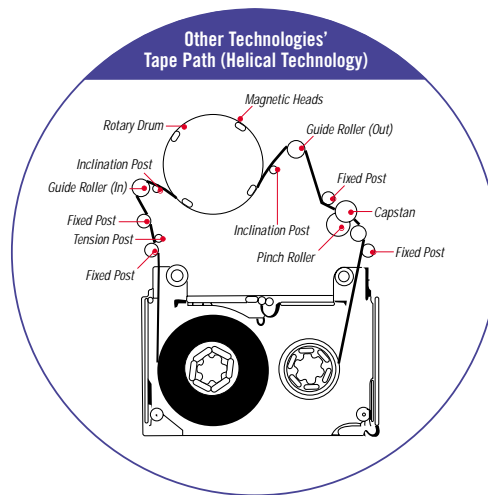

And when backups are performed, they're completed faster than ever. By eliminating the time-consuming verify pass, Imation SLR media's read-while-write capability cuts backup time in half. Together with the SLR drive's built-in data compression capabilities, SLR technology has data transfer rates of up to 12MB/second. That jumps to 40MB/second or more when used with an automated tape library system—saving you resources and time.

SLR Migration Path

*Assuming 2:1 data compression

**Availability Scheduled for Q4, 2003

Scalability to meet any storage need

With storage capacities ranging from 525MB to 140GB, Imation SLR technology easily scales with your growing storage requirements. So as you need more capacity, you won't need to go through the expense and hassle of bringing in new technologies or formats.

Steadfast reliability

When you get right down to it, the most important factor in data storage is reliability. All your data needs to be safe, secure and accessible, without question. Imation SLR tape cartridges deliver that level of reliability. Based on linear recording technology, SLR media and drives provide superior performance and dependability through:

- fewer moving parts
- reduced tape stress
- linear tape path contained entirely within the cartridge
- metal base plate delivering dimensional stability

Linear recording technology represents a more efficient cartridge and drive design that reduces tape stress, ensures data integrity and increases drive and cartridge reliability.